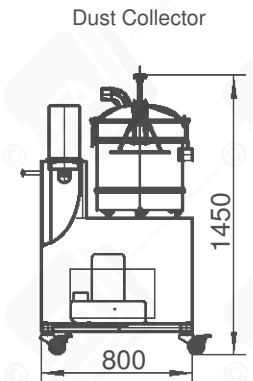

Overall Size (mm) :  
1410 x 1144 x 2000

Extended Size (mm):  
2268 x 2220 x 2300

Overall Size (mm):  
970 x 650 x 1450

 <a href="http://www.lfamachines.com">www.lfamachines.com</a>	Drawing Name	FACF 2000 Floor Plan
	Product Name	FACF 2000
	Version	v1.0
	Provided By	LFA Machines