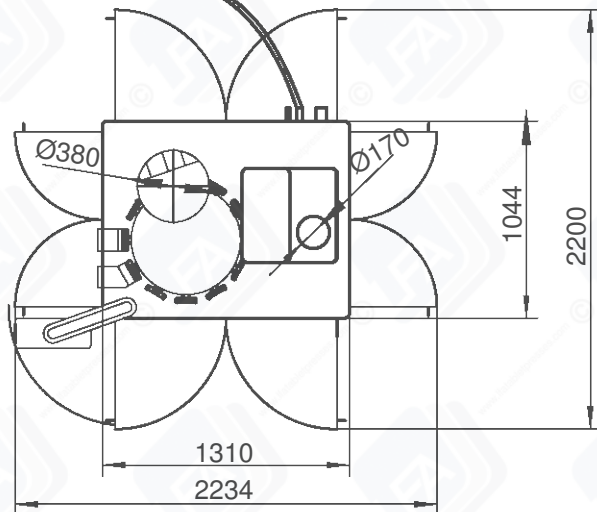

Overall Size (mm) :  
1410 x 1144 x 2000

Extended Size (mm):  
2268 x 2220 x 2300

Overall Size (mm):  
970 x 650 x 1450

 <a href="http://www.lfamachines.com">www.lfamachines.com</a>	Drawing Name	FACF 2000 Floor Plan
	Product Name	FACF 2000
	Version	v1.0
	Provided By	LFA Machines